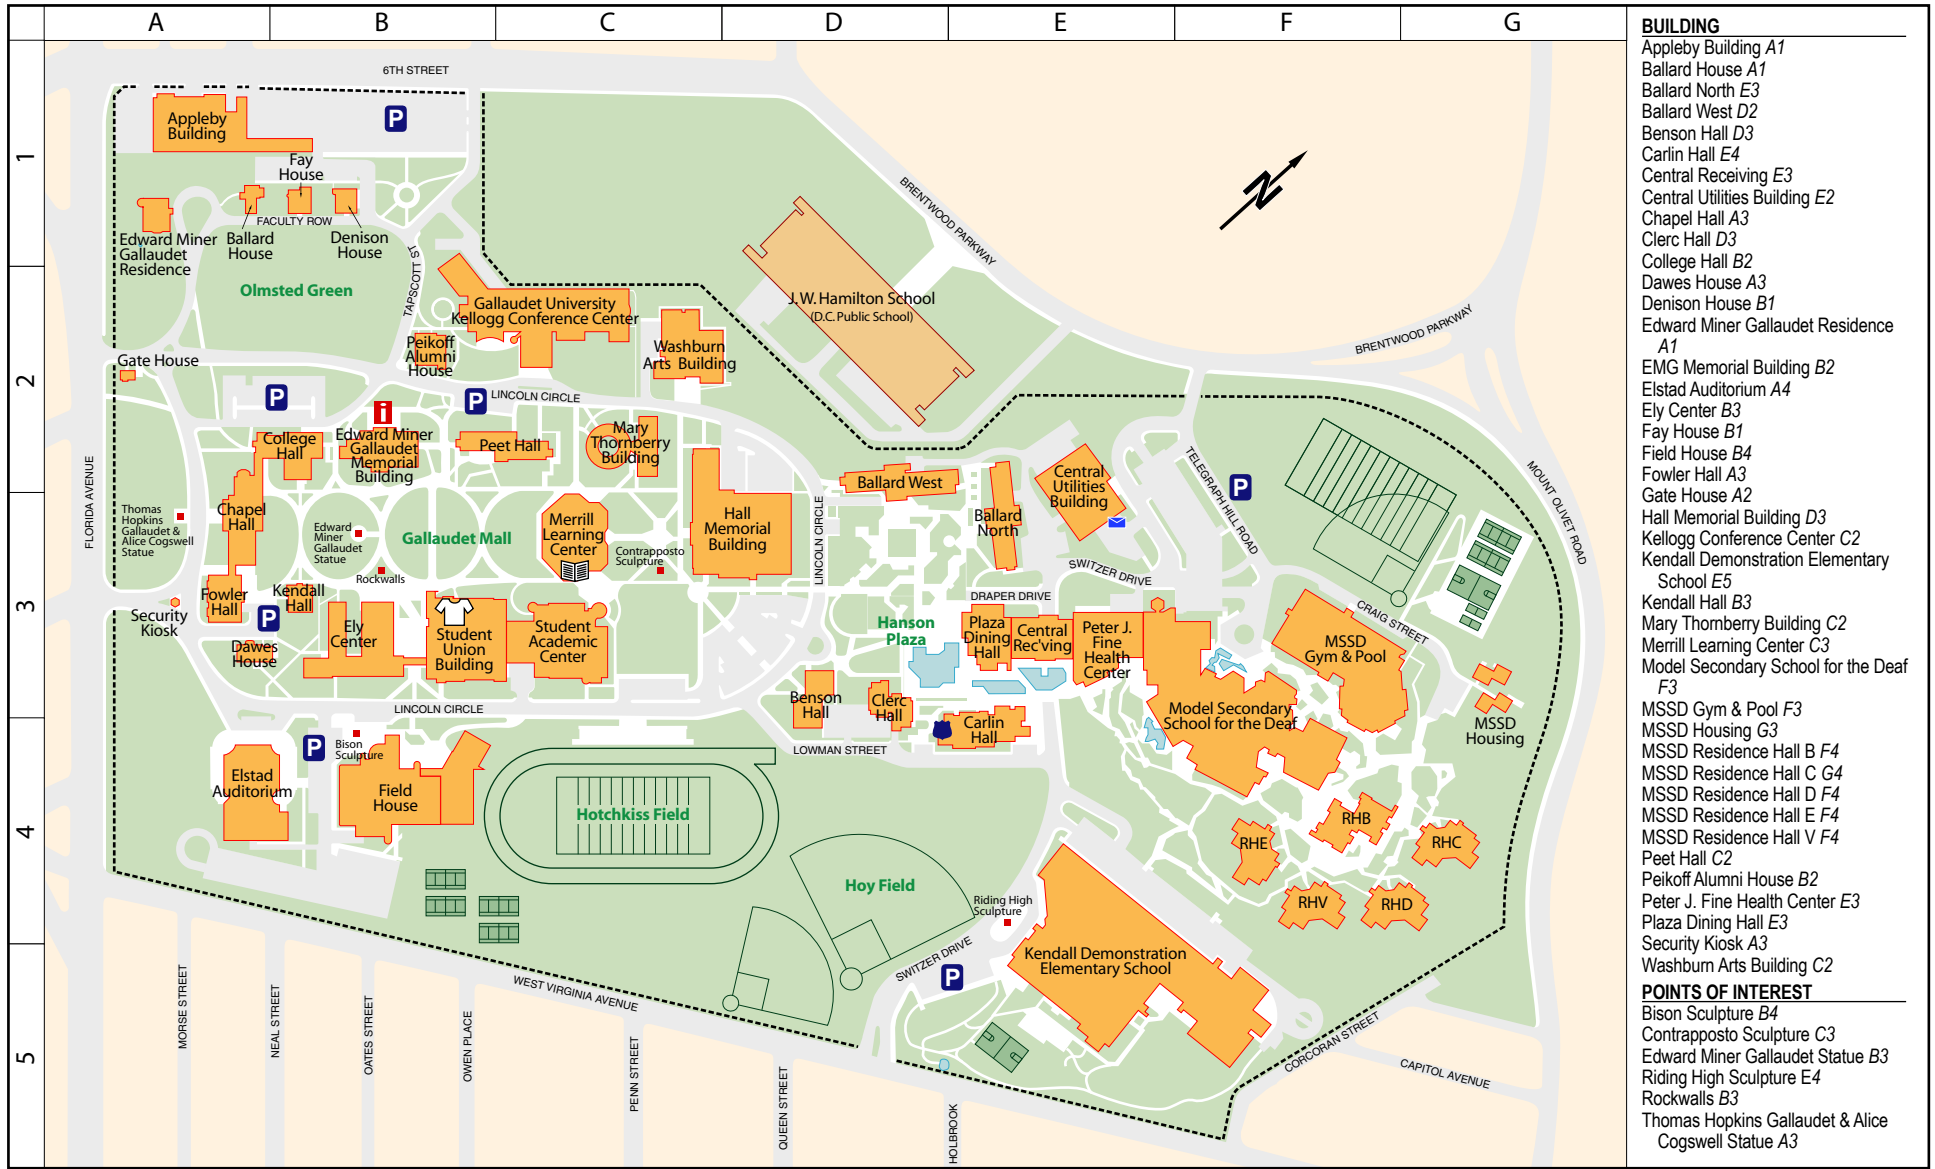

# Gallaudet University Campus Map

800 Florida Avenue, NE, Washington, D.C. 20002-3695

- BUILDING**
- Appleby Building A1
  - Ballard House A1
  - Ballard North E3
  - Ballard West D2
  - Benson Hall D3
  - Carlin Hall E4
  - Central Receiving E3
  - Central Utilities Building E2
  - Chapel Hall A3
  - Clerc Hall D3
  - College Hall B2
  - Dawes House A3
  - Denison House B1
  - Edward Miner Gallaudet Residence A1
  - EMG Memorial Building B2
  - Elstad Auditorium A4
  - Ely Center B3
  - Fay House B1
  - Field House B4
  - Fowler Hall A3
  - Gate House A2
  - Hall Memorial Building D3
  - Kellogg Conference Center C2
  - Kendall Demonstration Elementary School E5
  - Kendall Hall B3
  - Mary Thornberry Building C2
  - Merrill Learning Center C3
  - Model Secondary School for the Deaf F3
  - MSSD Gym & Pool F3
  - MSSD Housing G3
  - MSSD Residence Hall B F4
  - MSSD Residence Hall C G4
  - MSSD Residence Hall D F4
  - MSSD Residence Hall E F4
  - MSSD Residence Hall V F4
  - Peet Hall C2
  - Peikoff Alumni House B2
  - Peter J. Fine Health Center E3
  - Plaza Dining Hall E3
  - Security Kiosk A3
  - Washburn Arts Building C2
- POINTS OF INTEREST**
- Bison Sculpture B4
  - Contrapposto Sculpture C3
  - Edward Miner Gallaudet Statue B3
  - Riding High Sculpture E4
  - Rockwalls B3
  - Thomas Hopkins Gallaudet & Alice Cogswell Statue A3