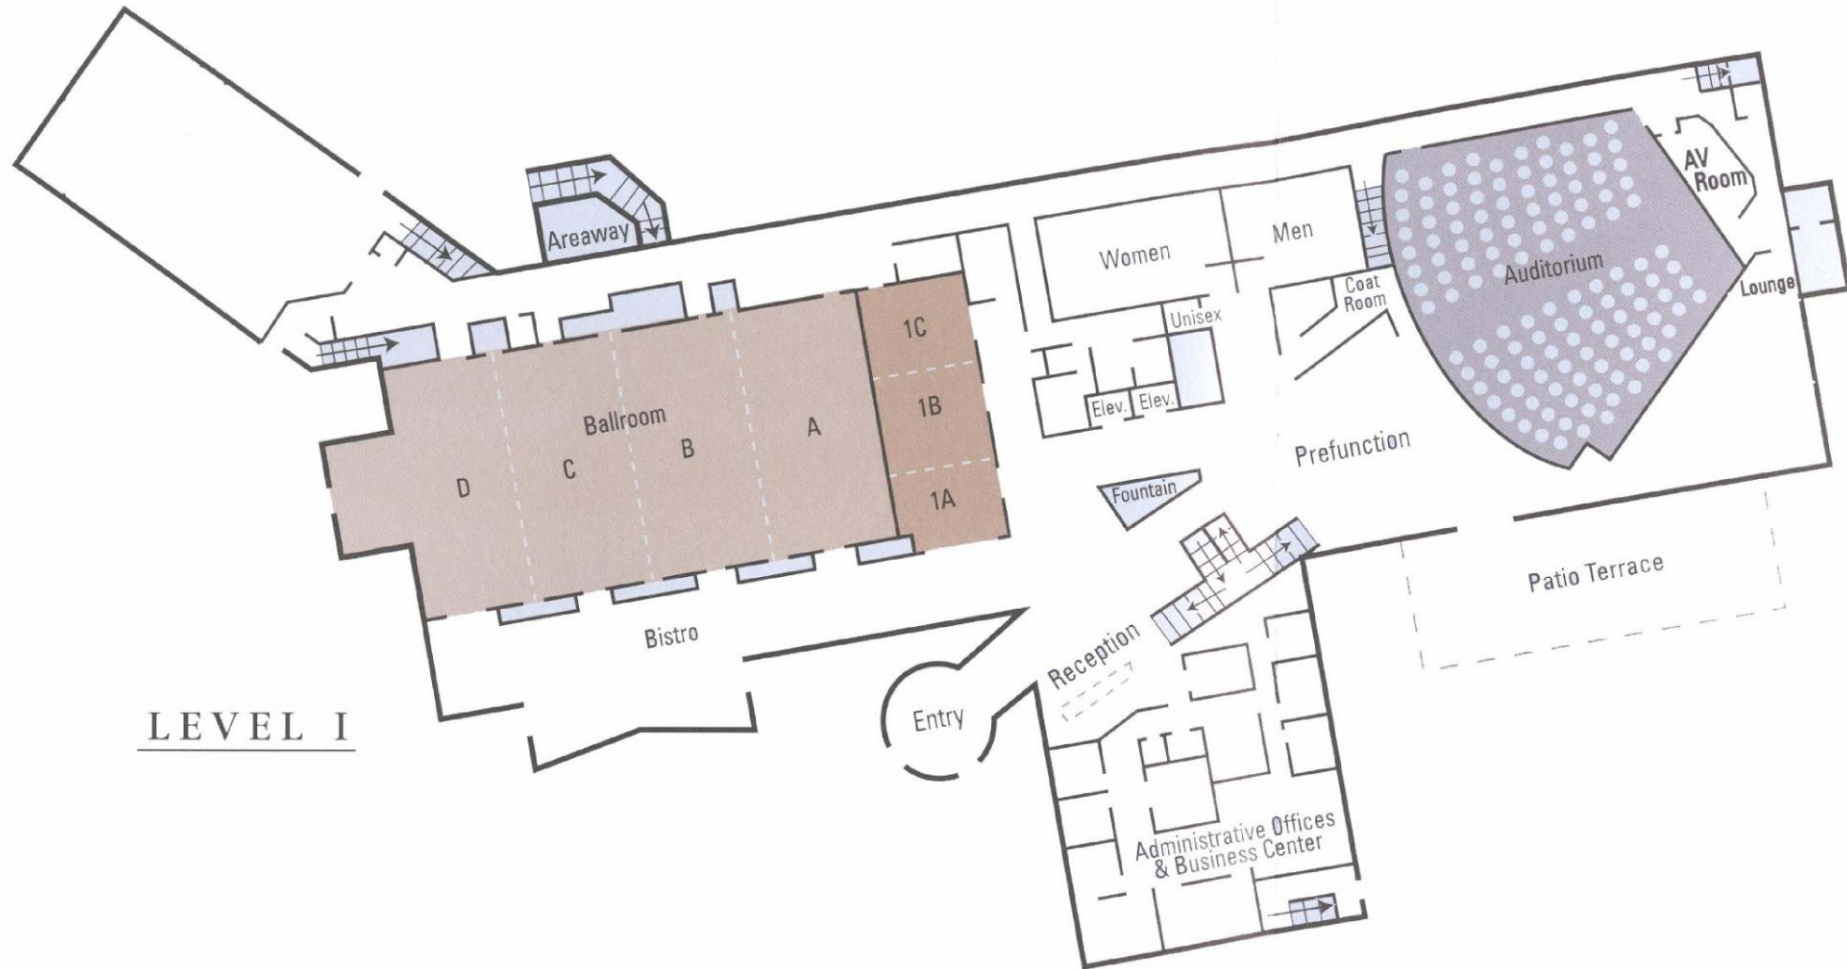

Kellogg Conference Hotel

AT GALLAUDET UNIVERSITY